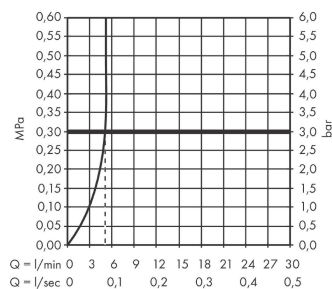

Vivenis

Single lever basin mixer 110 with pop-up waste set

Surfaces: **Chrome** Article Number: **75020000**

Description

product features

- consists of: single lever basin mixer, waste set
- ComfortZone 110
- projection 146 mm
- spray type: WaterfallStream
- maximum flow rate at 3 bar: 5 l/min
- ceramic cartridge
- temperature limitation adjustable
- suitable for continuous flow water heaters
- pop-up waste set G 1¼
- material waste set: metal
- connection type: G ¾ connections
- connection dimension: DN15

Technology

Design awards

reddot winner 2021

Product image

Scale drawing

Flowchart

Vivenis
Single lever basin mixer 110 with pop-up waste set
 Surfaces: **Chrome** Article Number: **75020000**

Exploded Drawing