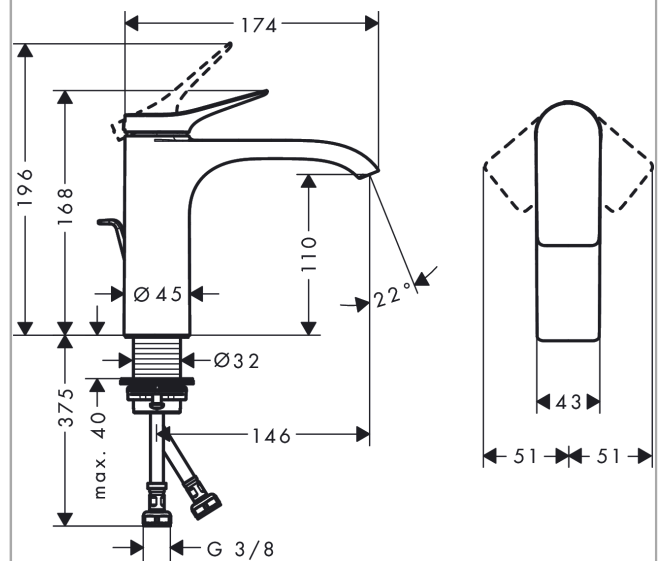

Vivenis

Single lever basin mixer 110 with pop-up waste set

Surfaces: **Chrome** Article Number: **75020000**

Description

product features

- consists of: single lever basin mixer, waste set
- ComfortZone 110
- projection 146 mm
- spray type: WaterfallStream
- maximum flow rate at 3 bar: 5 l/min
- ceramic cartridge
- temperature limitation adjustable
- suitable for continuous flow water heaters
- pop-up waste set G 1¼
- material waste set: metal
- connection type: G ¾ connections
- connection dimension: DN15

Technology

Design awards

reddot winner 2021

Product image

Scale drawing

Flowchart

Vivenis
Single lever basin mixer 110 with pop-up waste set
 Surfaces: **Chrome** Article Number: **75020000**

Exploded Drawing

Year of production: >06/21

Vivenis

Single lever basin mixer 110 with pop-up waste set

Surfaces: **Chrome** Article Number: **75020000**

Spare part list

Year of production: >06/21

Pos.	Description	Article Number	Price	PU
1	handle	94277000	-	1
2	screw cover	93735460	-	1
3	escutcheon	94027000	-	1
4	nut	93995000	-	1
5	O-ring 35x1,5	92114000	-	1
6	cartridge, assy	93897000	-	1
7	seal	95008000	-	1
8	O-ring 35x2	92604000	-	1
9	adapter for cartridge	98750000	-	1
10	O-Ring 30x2	98186000	-	1
11	spray former	94275000	-	1
12	connection hose 450 mm M8x0,75 G3/8	97206000	-	1
13	O-ring 6,6x1,6	93019000	-	1
14	flat seal	98749000	-	1
15	fixing set (Ø 32)	13961000	-	1
16	lever collar	97548000	-	1
17	pull rod	96657000	-	1
a	pop up waste	94139000	-	1
b	fixation extension 35 mm	13898000	-	1