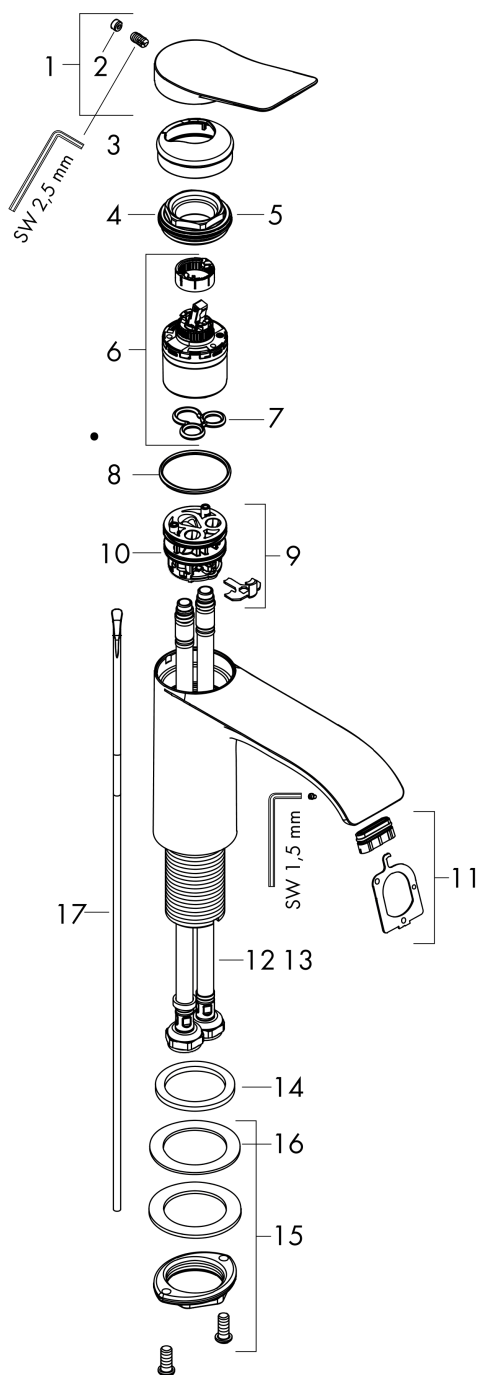

Vivenis

Single lever basin mixer 110 with pop-up waste set

Surfaces: **Chrome** Article Number: **75020000**

Description

product features

- consists of: single lever basin mixer, waste set
- ComfortZone 110
- projection 146 mm
- spray type: WaterfallStream
- maximum flow rate at 3 bar: 5 l/min
- ceramic cartridge
- temperature limitation adjustable
- suitable for continuous flow water heaters
- pop-up waste set G 1¼
- material waste set: metal
- connection type: G ¾ connections
- connection dimension: DN15

Technology

Design awards

reddot winner 2021

Product image

Scale drawing

Flowchart

Vivenis
Single lever basin mixer 110 with pop-up waste set
 Surfaces: **Chrome** Article Number: **75020000**

Exploded Drawing

Year of production: >06/21

Vivenis

Single lever basin mixer 110 with pop-up waste set

Surfaces: **Chrome** Article Number: **75020000**

Spare part list

Year of production: >06/21

Pos.	Description	Article Number	Price	PU
1	handle	94277000	-	1
2	screw cover	93735460	-	1
3	escutcheon	94027000	-	1
4	nut	93995000	-	1
5	O-ring 35x1,5	92114000	-	1
6	cartridge, assy	93897000	-	1
7	seal	95008000	-	1
8	O-ring 35x2	92604000	-	1
9	adapter for cartridge	98750000	-	1
10	O-Ring 30x2	98186000	-	1
11	spray former	94275000	-	1
12	connection hose 450 mm M8x0,75 G3/8	97206000	-	1
13	O-ring 6,6x1,6	93019000	-	1
14	flat seal	98749000	-	1
15	fixing set (Ø 32)	13961000	-	1
16	lever collar	97548000	-	1
17	pull rod	96657000	-	1
a	pop up waste	94139000	-	1
b	fixation extension 35 mm	13898000	-	1